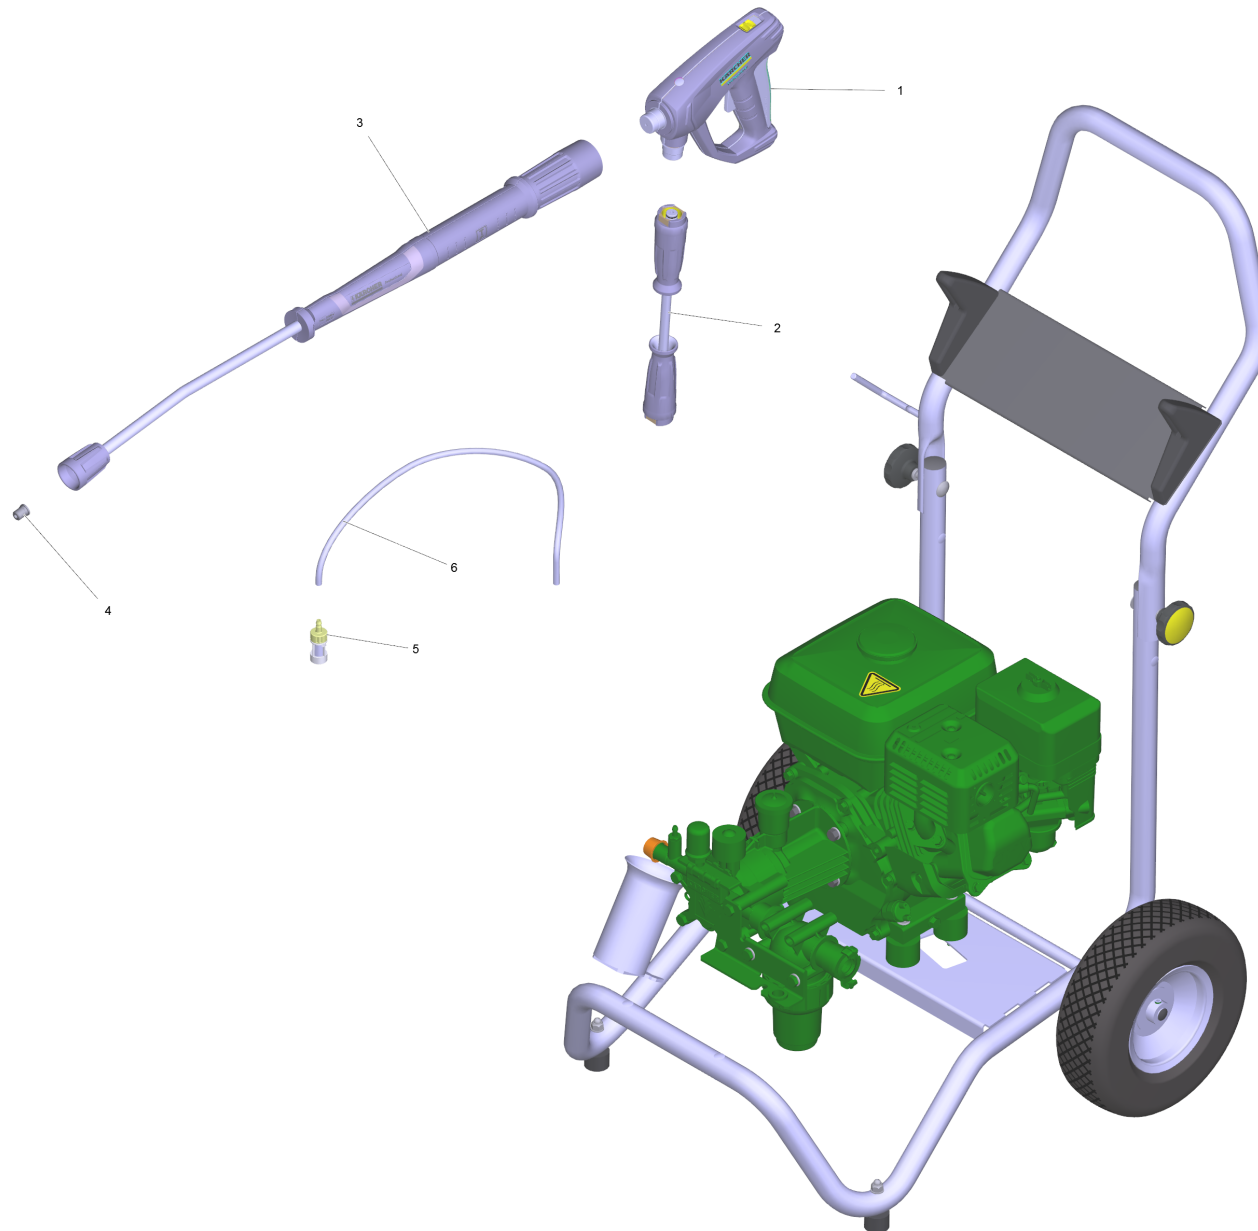

Short spare parts list (1.187-903.3)

Professional \ High pressure cleaner cold water \ Combustion engine \ HD 7/15 G *EU \ Short spare parts list

Short spare parts list (1.187-903.3)

Professional \ High pressure cleaner cold water \ Combustion engine \ HD 7/15 G *EU \ Short spare parts list

POS	Article no.	Description	Quantity	Unit	Foot note text
1	4.118-005.0	EASY!Force Advanced	1.000	ST	
2	6.110-034.0	Hose assembly TR DN6 25MPa 10m	1.000	ST	
3	4.112-006.0	Jet pipe TR 840 mm	1.000	ST	
4	2.113-020.0	Nozzle chemical TR 25250	1.000	ST	BRASS CONSTRUCTION
4	2.113-006.0	Power nozzle TR 25038	1.000	ST	
5	4.862-225.0	Filter chemistry regulation	1.000	ST	
6	6.388-216.0	Hose DN 5	1.000	M	